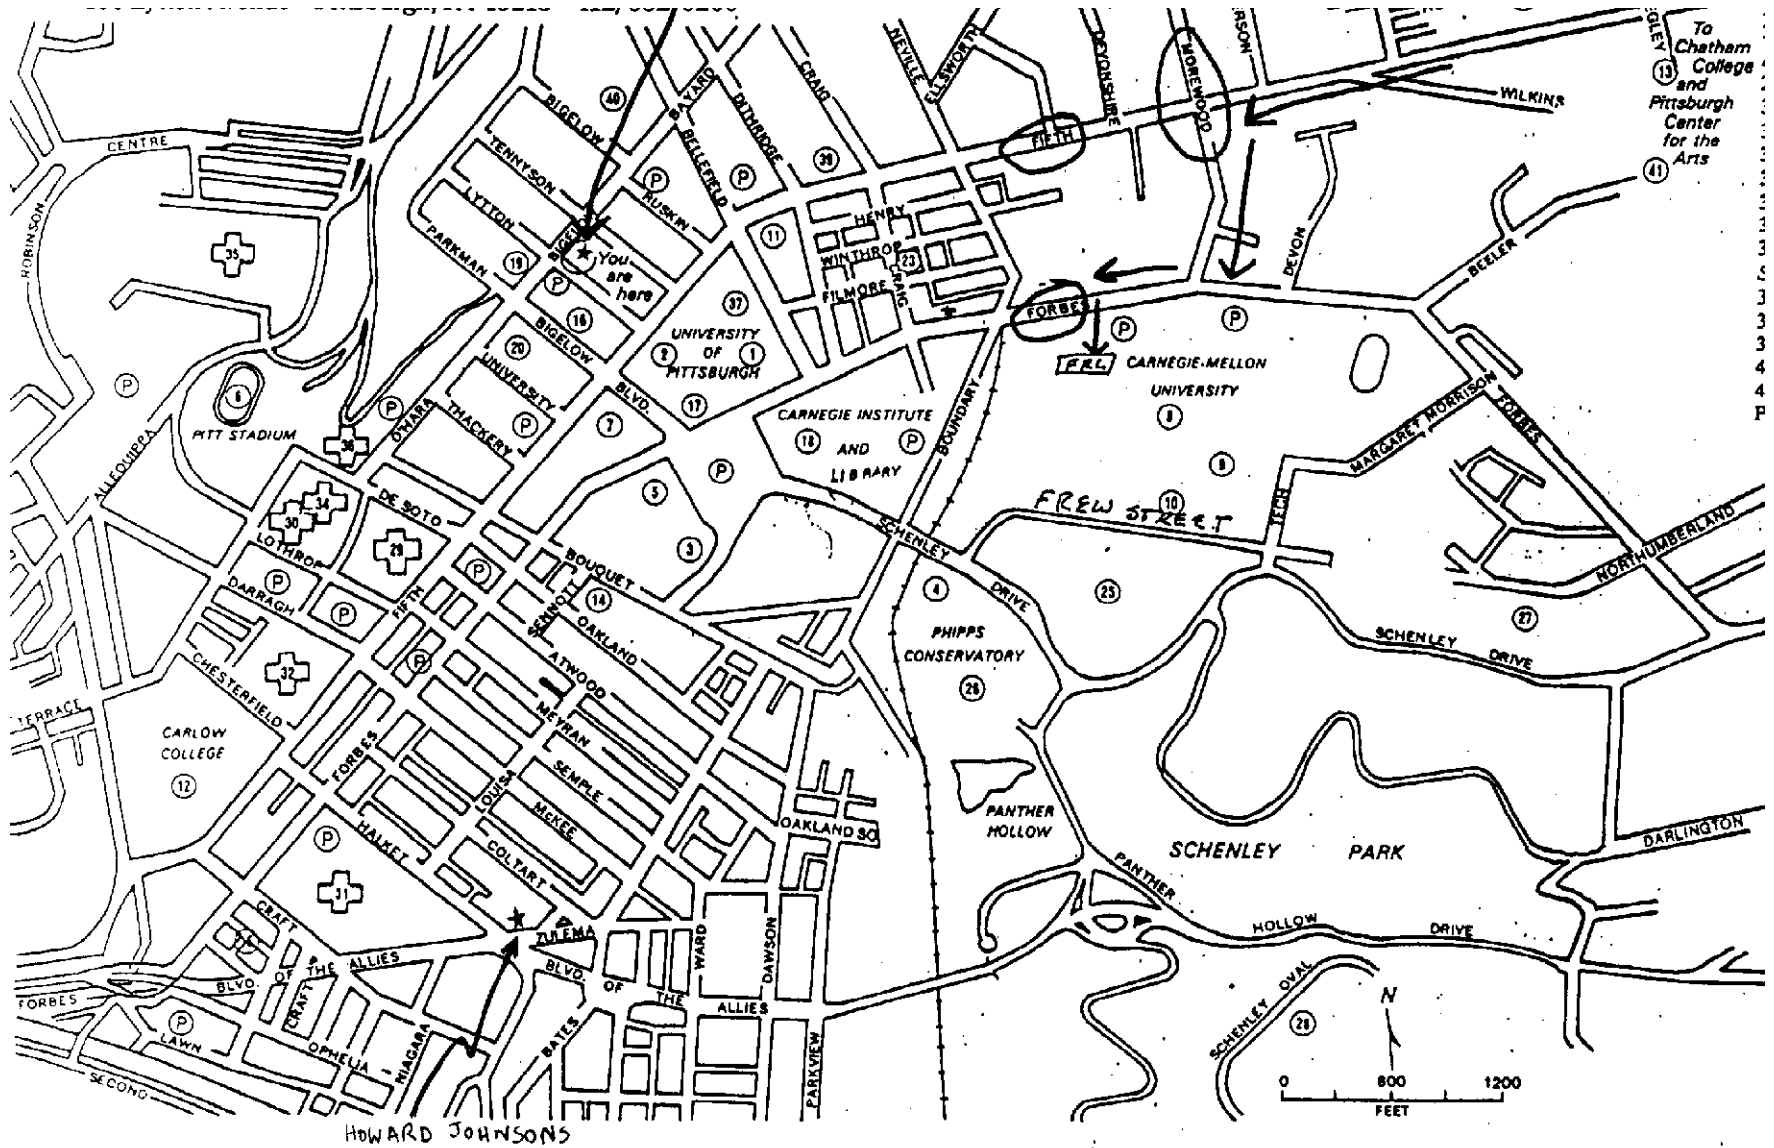

Map of Oakland

Carnegie Mellon University Campus Map

*Walking directions from
Holiday Inn Oakland:*

1. Turn left onto 5th Ave.
2. At third light (Craig) turn right
3. Turn left at next light (Forbes)
4. Follow Forbes over railbridge.
5. Take right immediately after bridge into parking lot
6. Walk to end of lot and walk down stairs and across white bridge.
7. At the bottom of the stairs take right and another right so that you walk under the white bridge.
8. The west entrance to the building should be in front of you. Call from the wall phone inside.