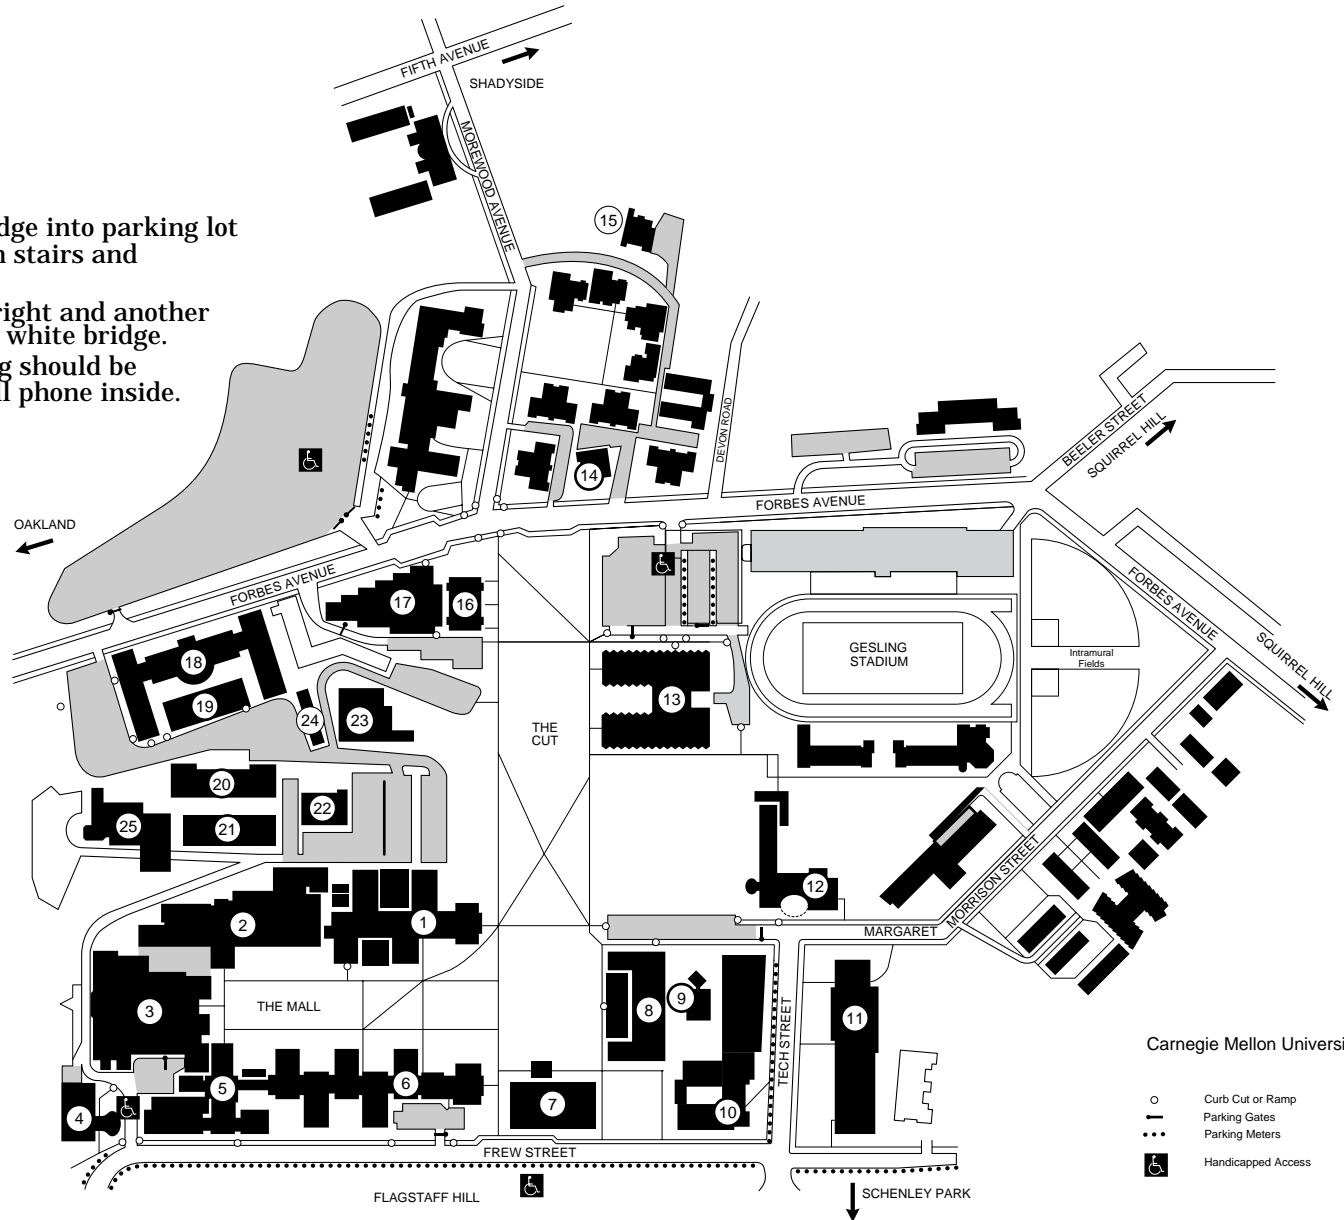

Map of Oakland

Carnegie Mellon University Campus Map

*Walking directions from
Holiday Inn Oakland:*

1. Turn left onto 5th Ave.
2. At third light (Craig) turn right
3. Turn left at next light (Forbes)
4. Follow Forbes over railbridge.
5. Take right immediately after bridge into parking lot
6. Walk to end of lot and walk down stairs and across white bridge.
7. At the bottom of the stairs take right and another right so that you walk under the white bridge.
8. The west entrance to the building should be in front of you. Call from the wall phone inside.

Academic Buildings

1. Doherty Hall
2. Wean Hall
3. Hamerschlag
4. Scaife Hall
5. Porter Hall
6. Baker Hall
7. Hunt Library
8. College of Fine Arts
9. Studio Theatre
10. Graduate School of Industrial Administration
11. Gymnasium
12. Margaret Morrison Carnegie Hall
13. Skibo Hall
14. 5017 Forbes Ave.
15. Bramer House
16. Warner Hall
17. University Computing Center
18. Hamburg Hall
19. Smith Hall
- * 20. Field and Mobile Robotics Building
21. Mine Safety Laboratory Building
22. Planetary Robotics Building
23. Publication and Printing Building
24. West Garages
25. Physical Plant Building
26. Mellon Institute
27. Software Engineering Institute
28. College Club
29. Bellefield Towers

to
Holiday Inn

Carnegie Mellon University 1991

- Curb Cut or Ramp
- Parking Gates
- Parking Meters
- ♿ Handicapped Access